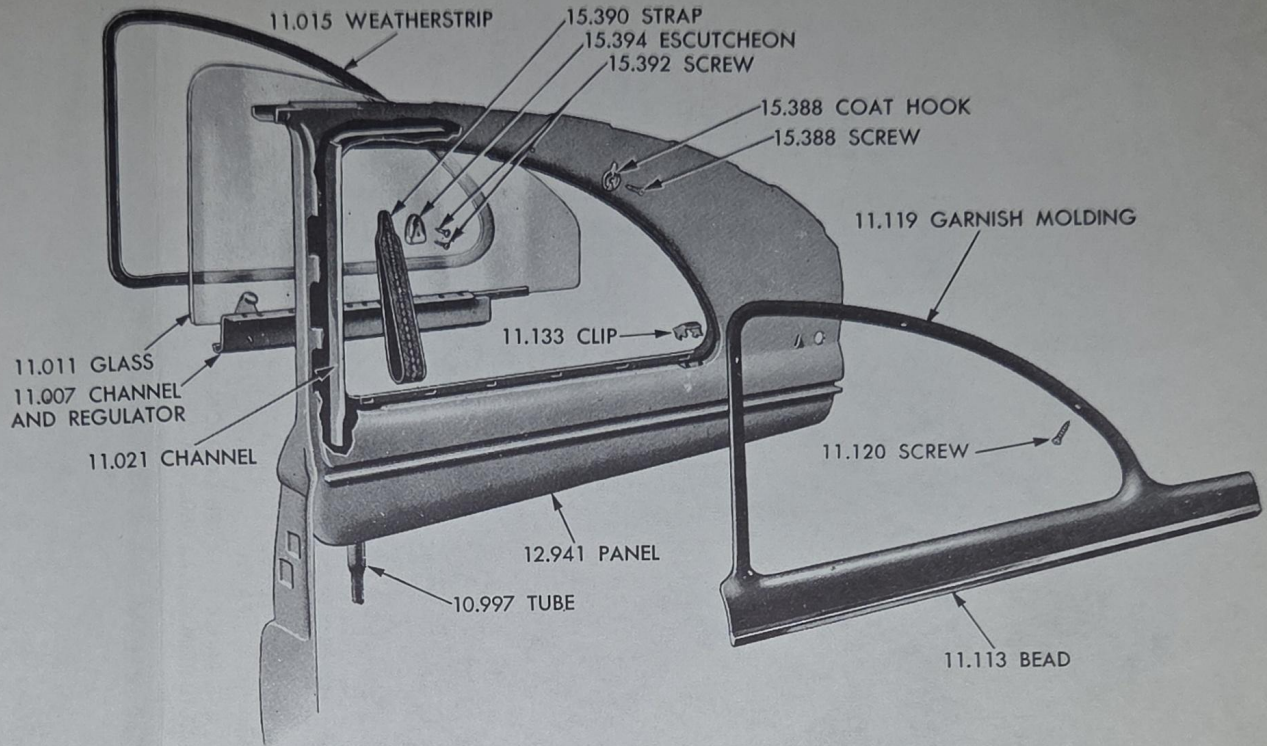

1949-1950—REAR QUARTER SLIDING WINDOW (COUPE)