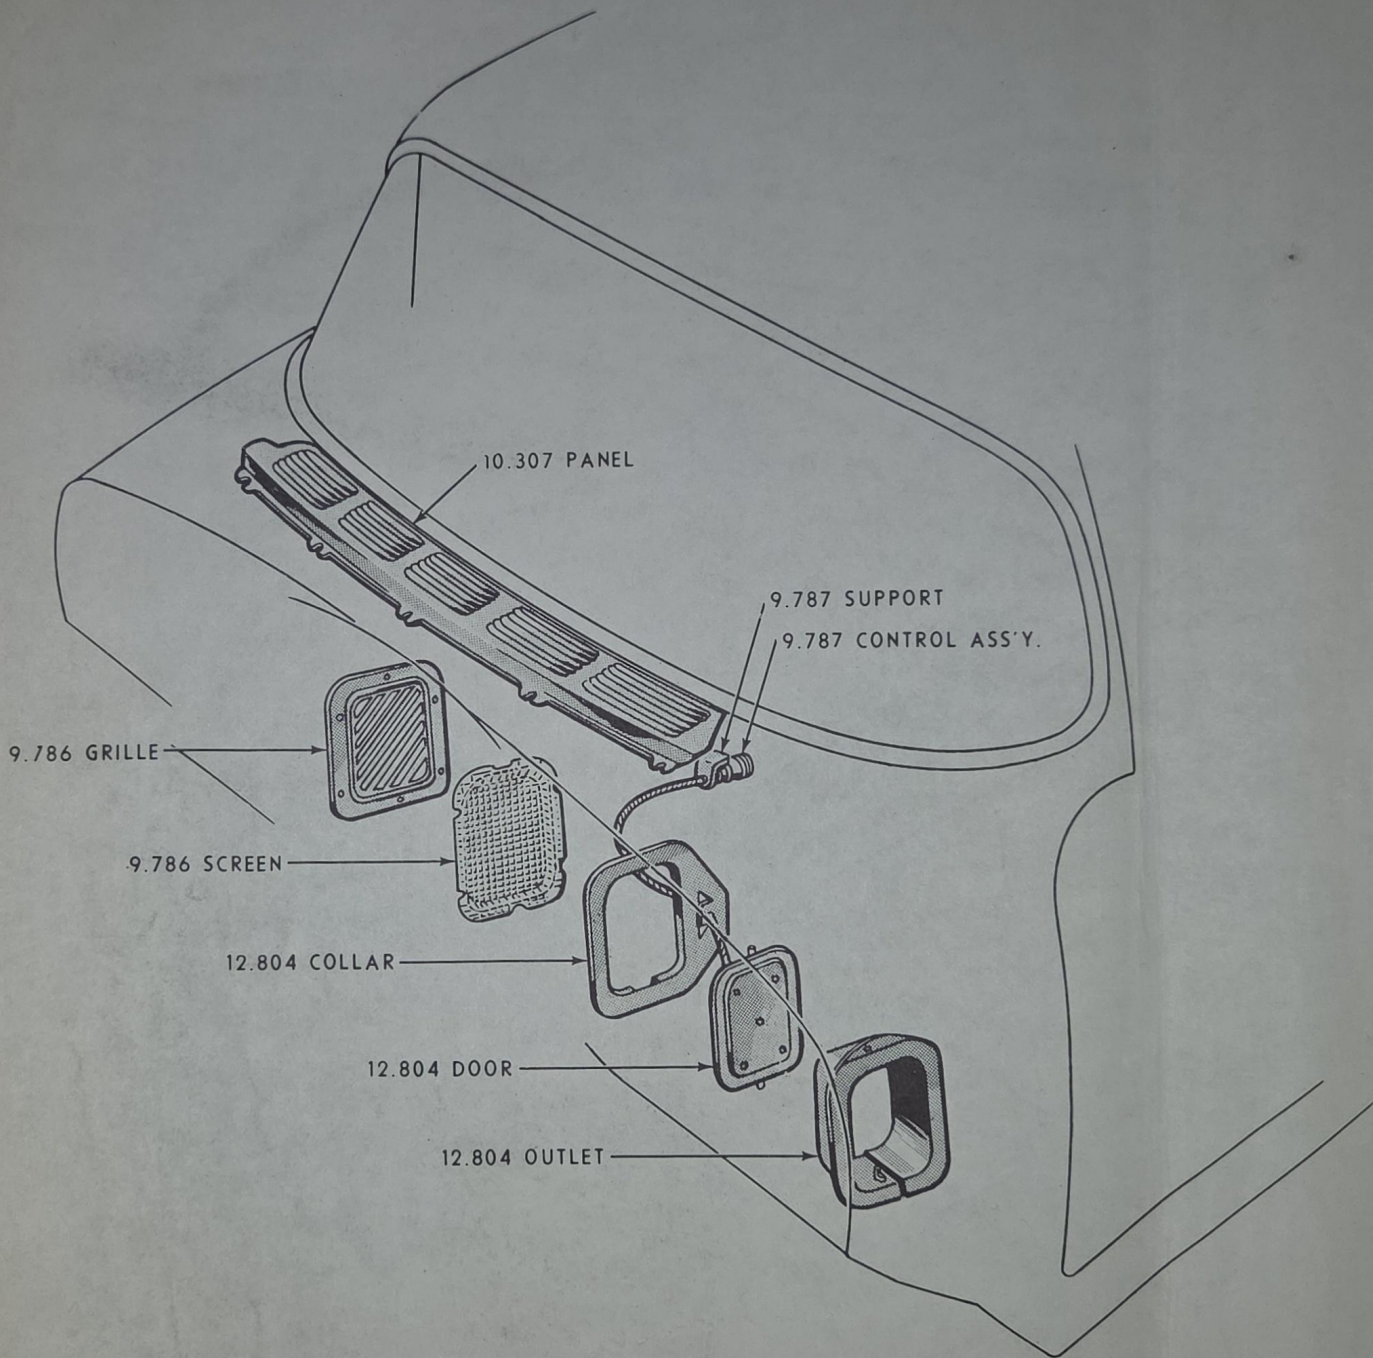

11.044 HANDLE
12.045 ASH TRAY
15.101 MOULDING
11.119 MOULDING
15.108 ARM REST
15.100 TRIM
11.216 MOULDING
15.010 VALANCE
15.000 TRIM
11.207 CHANNEL (RUBBER)
15.024 TRIM

1946-
-1957

Pontiac

PARTS
CATALOGUE NO. 572