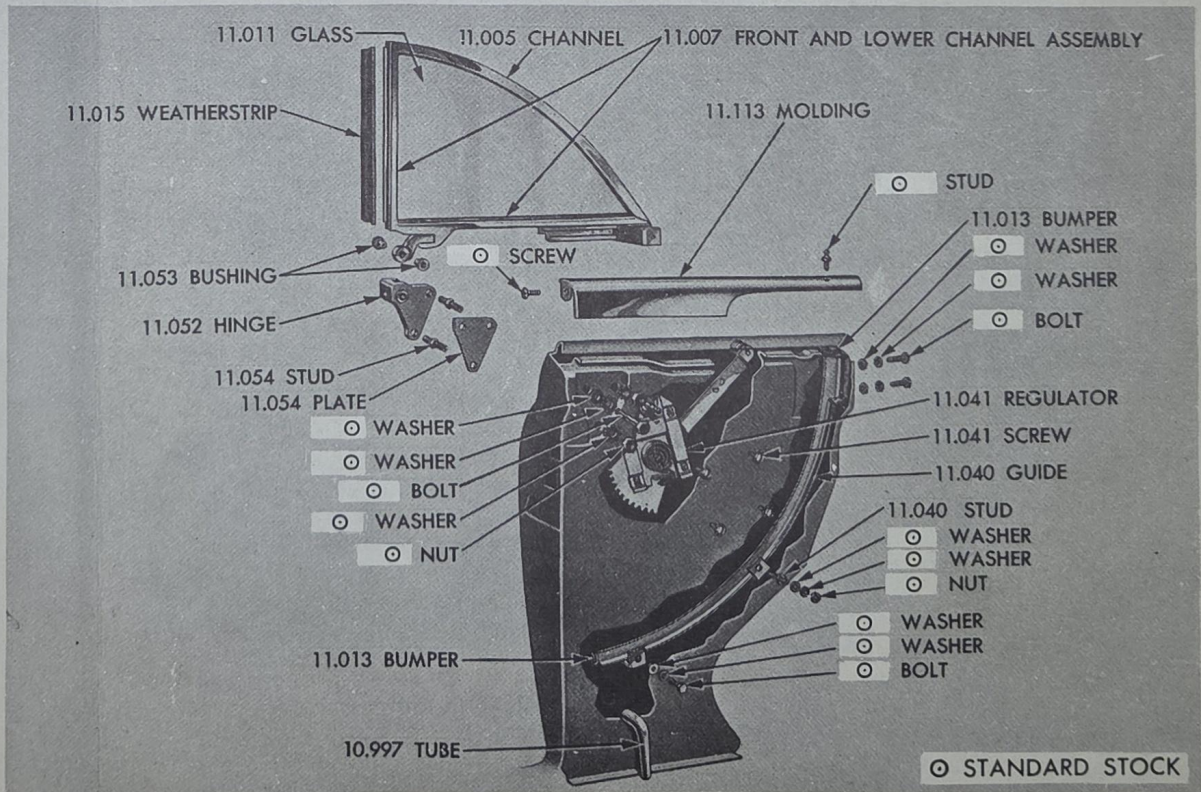

REAR QUARTER WINDOW - SLIDING